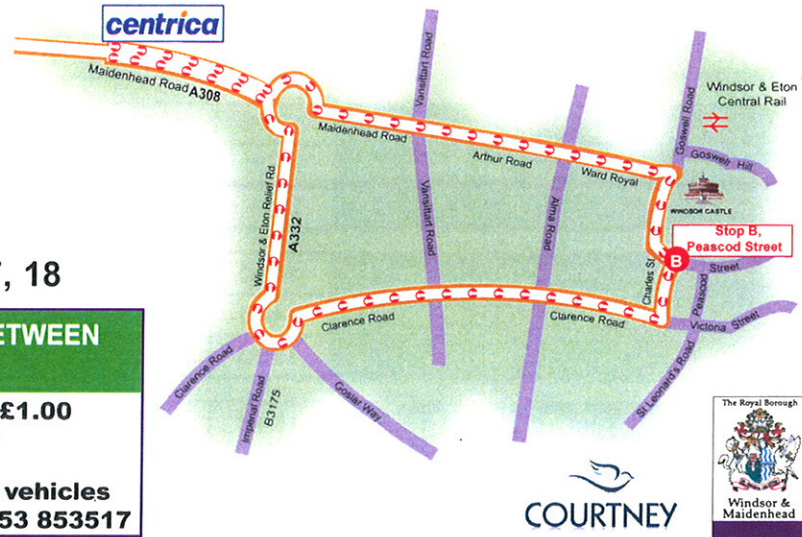

# Park 'n' Ride for just £2

November 19, 20, 26, 27

December 3, 4, 10, 11, 17, 18

**FEES ARE PAY AND DISPLAY AT THE CAR PARK BETWEEN 10AM - 6PM. TRAVEL ON THE BUS IS FREE**

**Up to 4 Hours £2.50 , with an advantage card £1.00**  
**Over 4 Hours £4.00 , with an advantage card £2.00**

**Gates will be locked at 7pm. Please ensure that all vehicles are removed before this time. In emergency ring 01753 853517**

## Centrica Car Park to Windsor Town Centre

<b>Windsor Peascod Street Stop B</b>	....	1000	1015	1030	1045	1100	1115	1130
<b>Dedworth Centrica Car Park</b>	1000	1015	1030	1045	1100	1115	1130	1145
<b>Windsor Peascod Street Stop B</b>	1015	1030	1045	1100	1115	1130	1145	1200
<b>Windsor Peascod Street Stop B</b>	1145	1200	1215	1230	1245	1315	1345	....
<b>Dedworth Centrica Car Park</b>	1200	1215	1230	1245	1300	1330	1400	1415
<b>Windsor Peascod Street Stop B</b>	1215	1230	1245	1300	1315	1345	1415	1430
<b>Windsor Peascod Street Stop B</b>	1430	1500	....	1530	1545	1600	1615	1630
<b>Dedworth Centrica Car Park</b>	1445	1515	1530	1545	1600	1615	1630	1645
<b>Windsor Peascod Street Stop B</b>	1500	1530	1545	1600	1615	1630	1645	1700
<b>Windsor Peascod Street Stop B</b>	1645	1700	1715	1730	1745	1800		
<b>Dedworth Centrica Car Park</b>	1700	1715	1730	1745	1800	1815		
<b>Windsor Peascod Street Stop B</b>	1715	1730	1745	1800	1815	....		